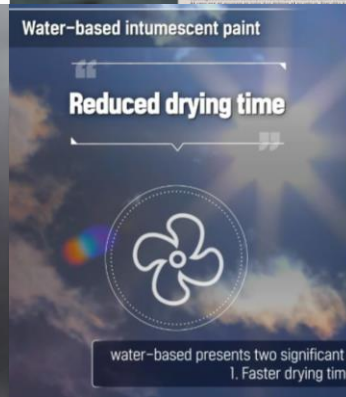

KCC 수성내화도료 홍보영상

- KCC 수성내화도료 국문/영문 (총2편)